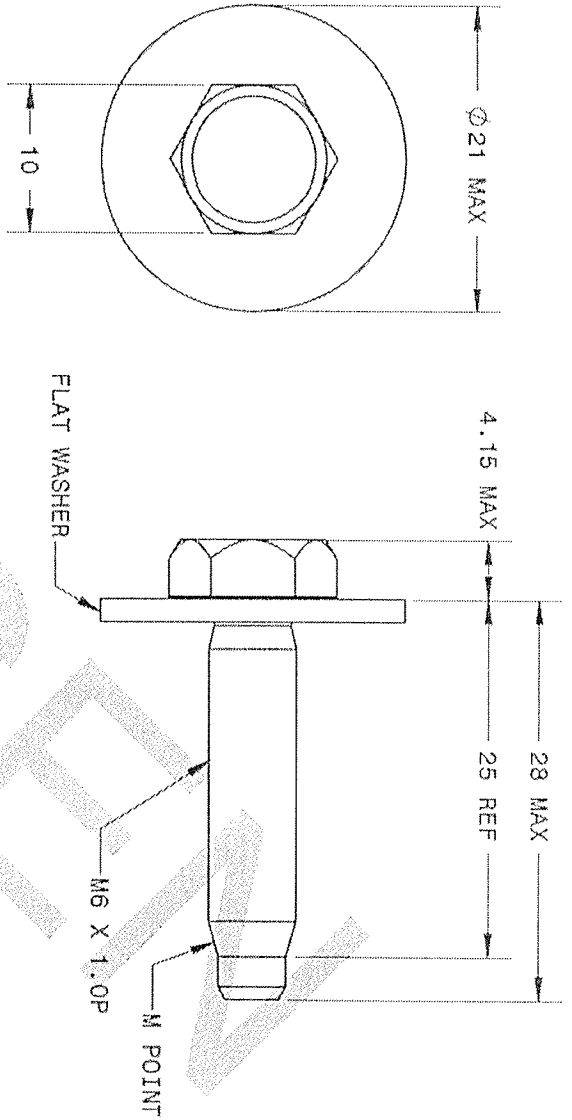

REVISIONS					
ZONE	REV.	DESCRIPTION	DATE	DRW	APPR
	1	RELEASE FOR REVIEW	20100714	DS	LK

805085

- NOTES:
1. MATERIAL: BOLT - PROPERTY CLASS 8.8 STEEL
 2. FINISH: GAW3359 GREY COLOR 700HRS

CONFIDENTIAL AND PROPRIETARY INFORMATION
DO NOT COPY
DO NOT CIRCULATE

TITLE: BOLT ASLY M6X1.0X25
10MM HEX HD 21MM WSHR

SIZE DWG. NO. L 805085

REV -01

SCALE: 2:1 SHEET 1 OF 1

8 7 6 5 4 3 2 1