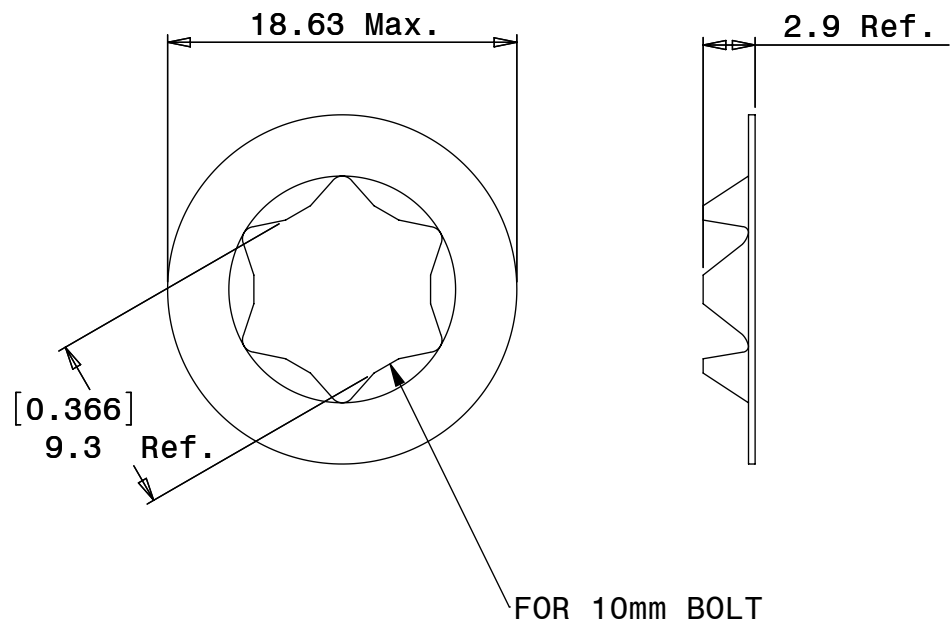

A

NOTES:  
1. FINISH: BLACK PHOS.

LANSING, MICHIGAN 48911, USA  
<http://www.eisennet.com>

Information in this drawing  
is provided for reference only

DWG  
NO.

**504400**

PUSH NUT 10mm

8 7 6 5 4 3 2 1