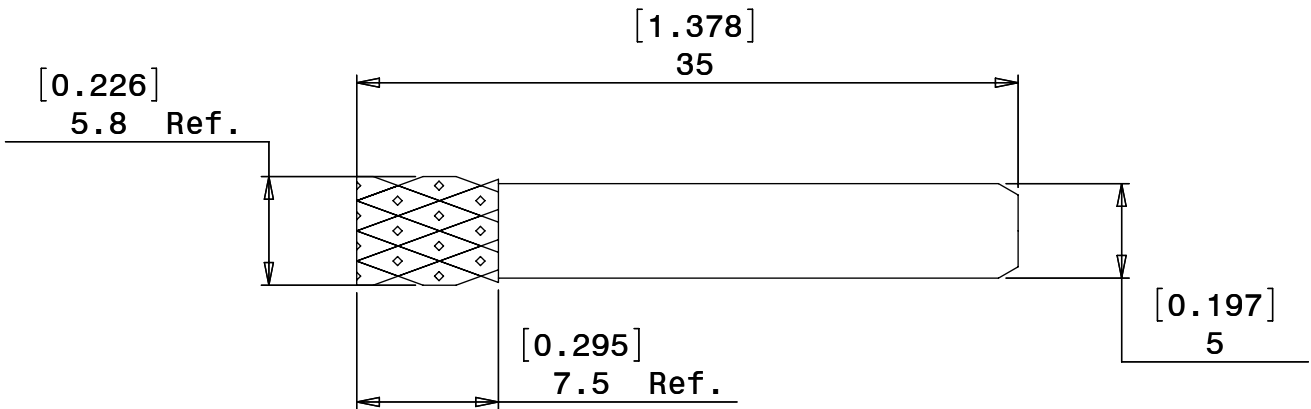

A

NOTES:  
 1. FINISH: ZIN TRIV CLEAR

 LANSING, MICHIGAN 48911, USA <a href="http://www.eisennet.com">http://www.eisennet.com</a>	DWG NO. <b>502500</b>
	DIAMOND KNURL PIN 5mm
Information in this drawing is provided for reference only	