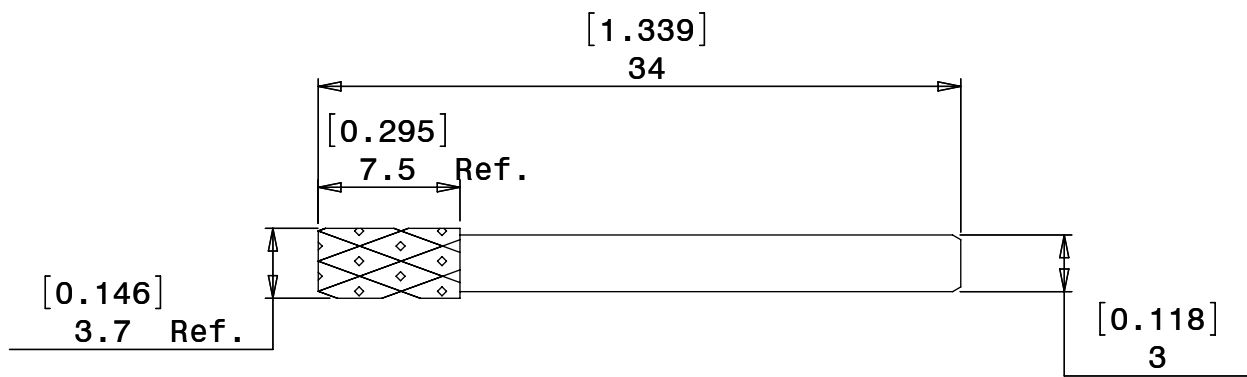

A

NOTES:
 1. FINISH: ZINC BLACK

 LANSING, MICHIGAN 48911, USA http://www.eisennet.com	DWG NO. 502200
	DIAMOND KNURL PIN 3mm
Information in this drawing is provided for reference only	

8 7 6 5 4 3 2 1