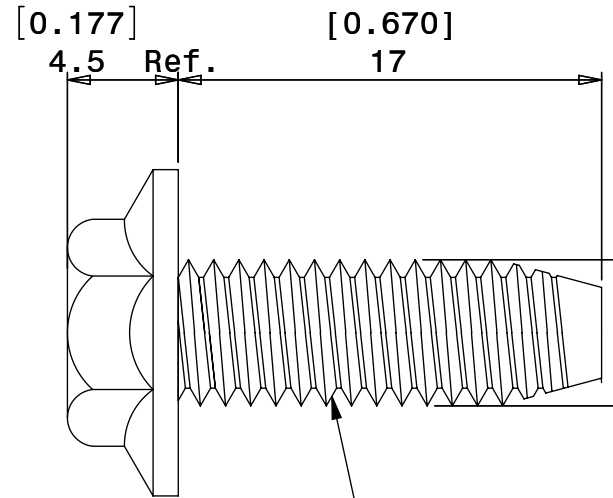

8 7 6 5 4 3 2 1

D

D

M6-1.0 THREAD

COMBINATION FOR HEX/PHIL

NOTES:
1. FINISH: ZIC TRIV CLEAR

LANSING, MICHIGAN 48911, USA
<http://www.eisennet.com>

Information in this drawing
is provided for reference only

DWG NO. 505400

HEX FLG HD BOLT GR8.8

C

C

B

B

A

A