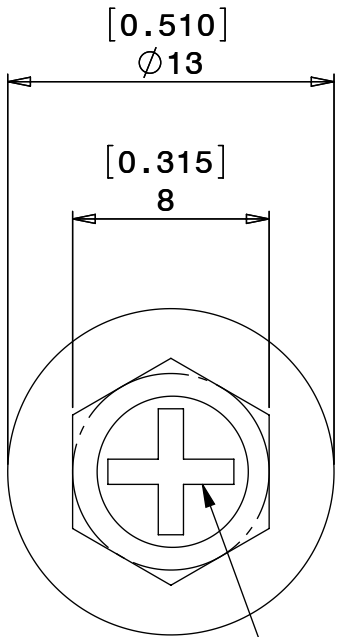

8 7 6 5 4 3 2 1

D

D

M6-1.0 THREAD

COMBINATION FOR HEX/PHIL

NOTES:
1. FINISH: ZIC TRIV CLEAR

LANSING, MICHIGAN 48911, USA
<http://www.eisennet.com>

Information in this drawing
is provided for reference only

DWG NO. 505400

HEX FLG HD BOLT GR8.8

C

C

B

B

A

A