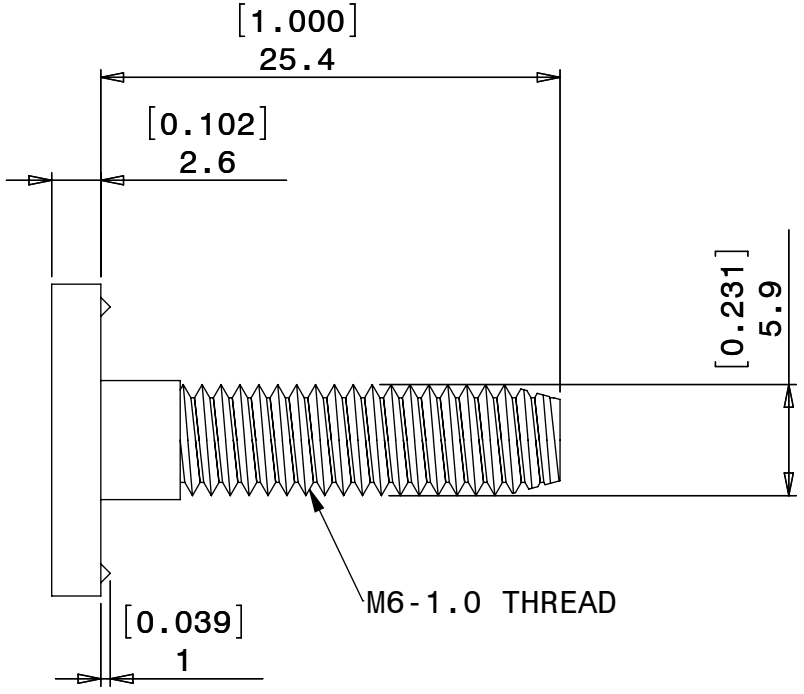

A

NOTES:  
1. FINISH: BLACK E-COAT

LANSING, MICHIGAN 48911, USA  
<http://www.eisennet.com>

Information in this drawing  
is provided for reference only

DWG NO. 503200

CARRIAGE UNSLOTTED WAFER  
HD SQUARE NECK WSD-M21P10  
BOLT