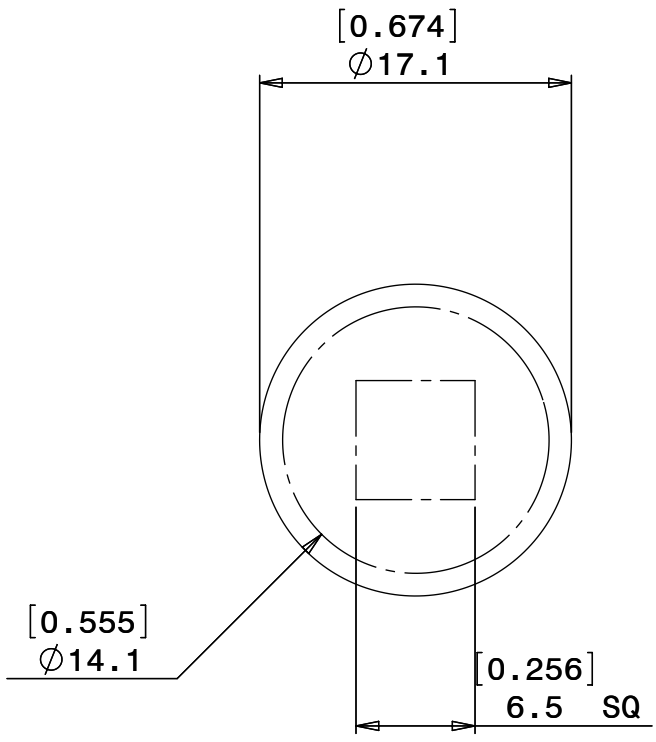

A

NOTES:  
1. FINISH: BLACK E-COAT

LANSING, MICHIGAN 48911, USA  
<http://www.eisennet.com>

Information in this drawing  
is provided for reference only

DWG NO. 503200

CARRIAGE UNSLOTTED WAFER  
HD SQUARE NECK WSD-M21P10  
BOLT