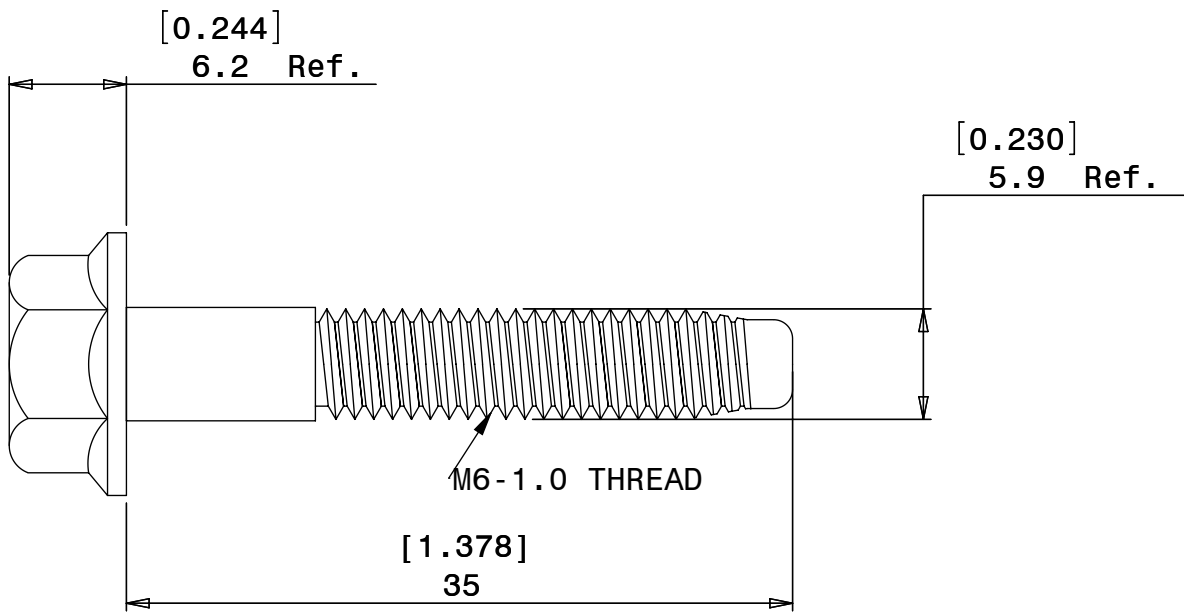

A

NOTES:
1. FINISH: GREY

 EISEN LANSING, MICHIGAN 48911, USA http://www.eisennet.com	DWG NO. 11588715
	HEX FLG HD BOLT GR8.8
Information in this drawing is provided for reference only	

8 7 6 5 4 3 2 1