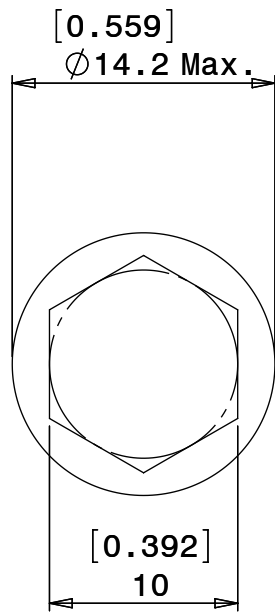

8 7 6 5 4 3 2 1

D

D

C

C

B

B

A

A

NOTES:
1. FINISH: GREY

 EISEN LANSING, MICHIGAN 48911, USA http://www.eisennet.com	DWG NO. 11588715
	HEX FLG HD BOLT GR8.8
Information in this drawing is provided for reference only	

8 7 6 5 4 3 2 1