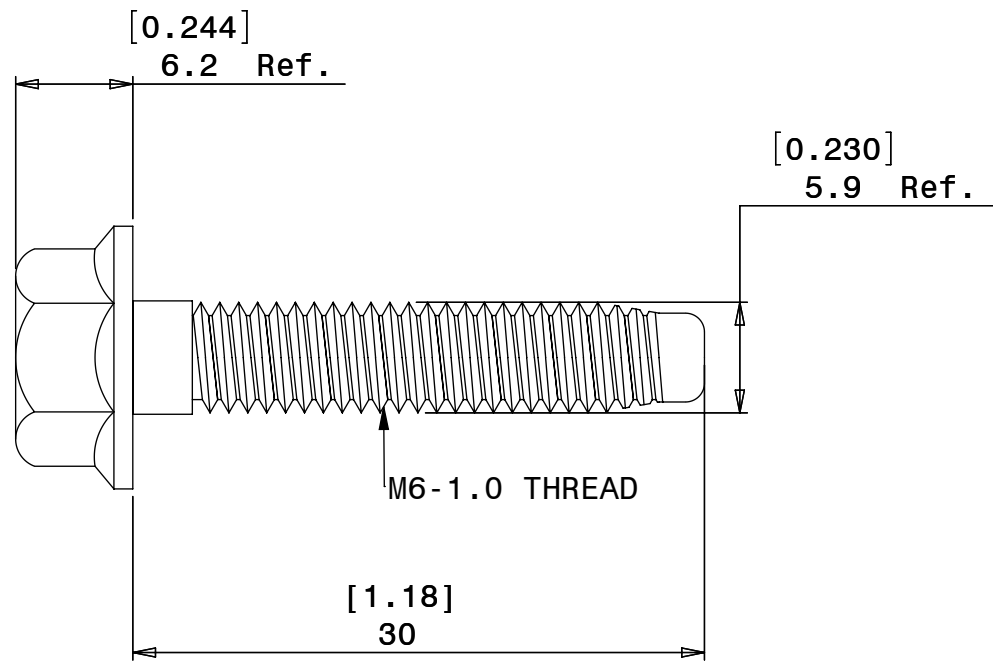

A

NOTES:
1. FINISH: GREY

 LANSING, MICHIGAN 48911, USA http://www.eisennet.com	DWG NO. 11588714
	HEX FLG HD MAT-POINT BOLT GR8.8
Information in this drawing is provided for reference only	

8 7 6 5 4 3 2 1