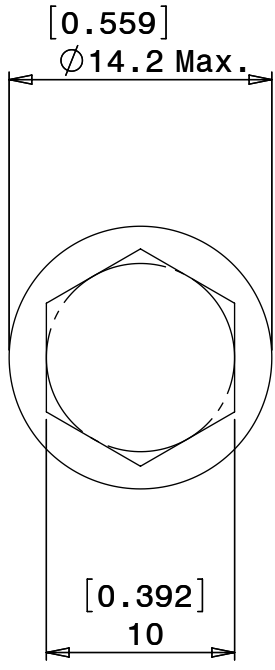

8 7 6 5 4 3 2 1

D

D

C

C

B

B

A

A

NOTES:
1. FINISH: GREY

 LANSING, MICHIGAN 48911, USA http://www.eisennet.com	DWG NO. 11588714
	HEX FLG HD MAT-POINT BOLT GR8.8
Information in this drawing is provided for reference only	

8 7 6 5 4 3 2 1