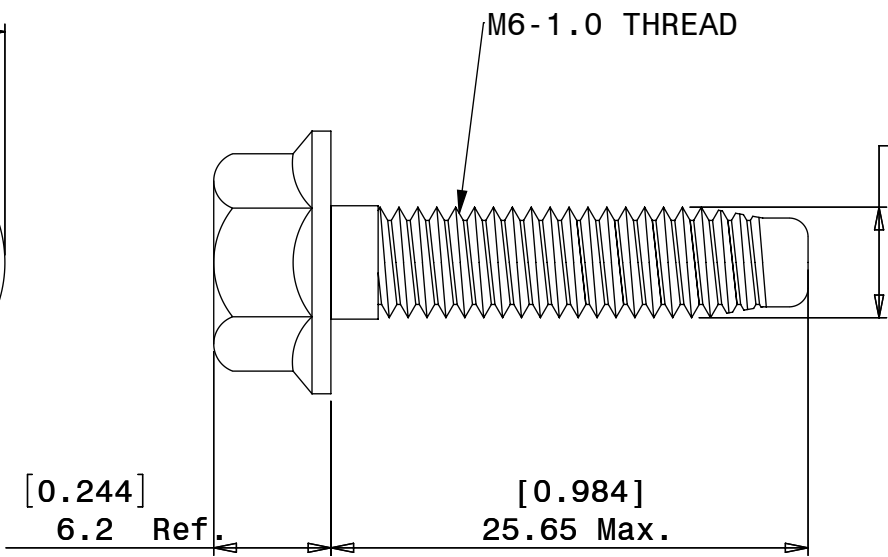

A

NOTES:
 1. FINISH: GREY

LANSING, MICHIGAN 48911, USA
<http://www.eisennet.com>

Information in this drawing
 is provided for reference only

DWG NO. **11588713**

HEX FLG HD MAT-POINT BOLT
 GR8.8

8 7 6 5 4 3 2 1