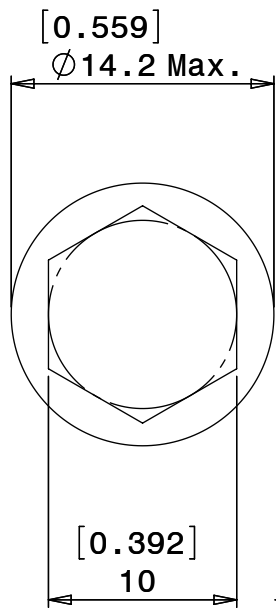

A

NOTES:
 1. FINISH: GREY

LANSING, MICHIGAN 48911, USA
<http://www.eisennet.com>

Information in this drawing
 is provided for reference only

DWG NO. **11588713**

HEX FLG HD MAT-POINT BOLT
 GR8.8

8 7 6 5 4 3 2 1