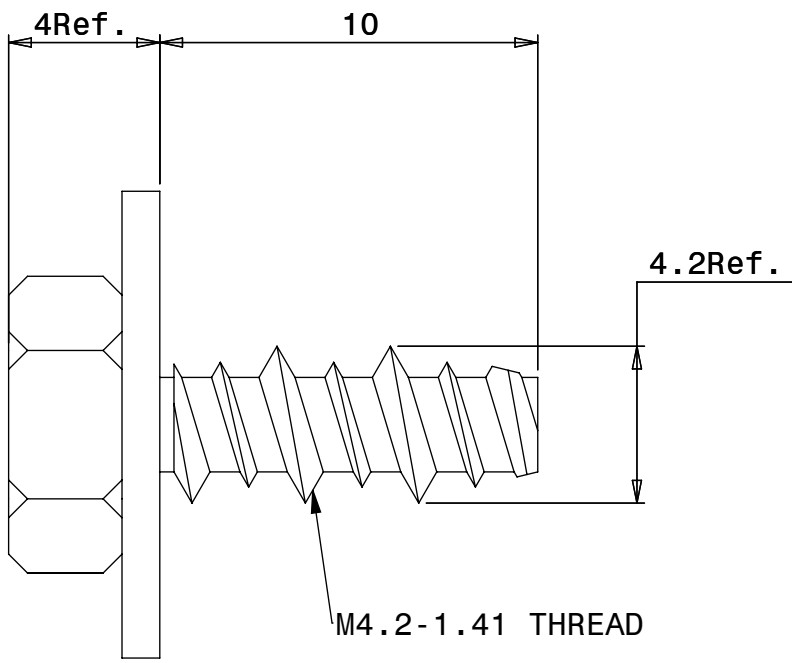

8 7 6 5 4 3 2 1

D

D

NOTES:  
 1. FINISH: BLACK E-COAT

B

B

C

C

A

A

8 7 6 5 4 3 2 1

 LANSING, MICHIGAN 48911, USA <a href="http://www.eisennet.com">http://www.eisennet.com</a>	DWG NO. <b>500410</b>
	TPLAST HI-LOW WASHER SEMS HEX HD SCREWS
Information in this drawing is provided for reference only	